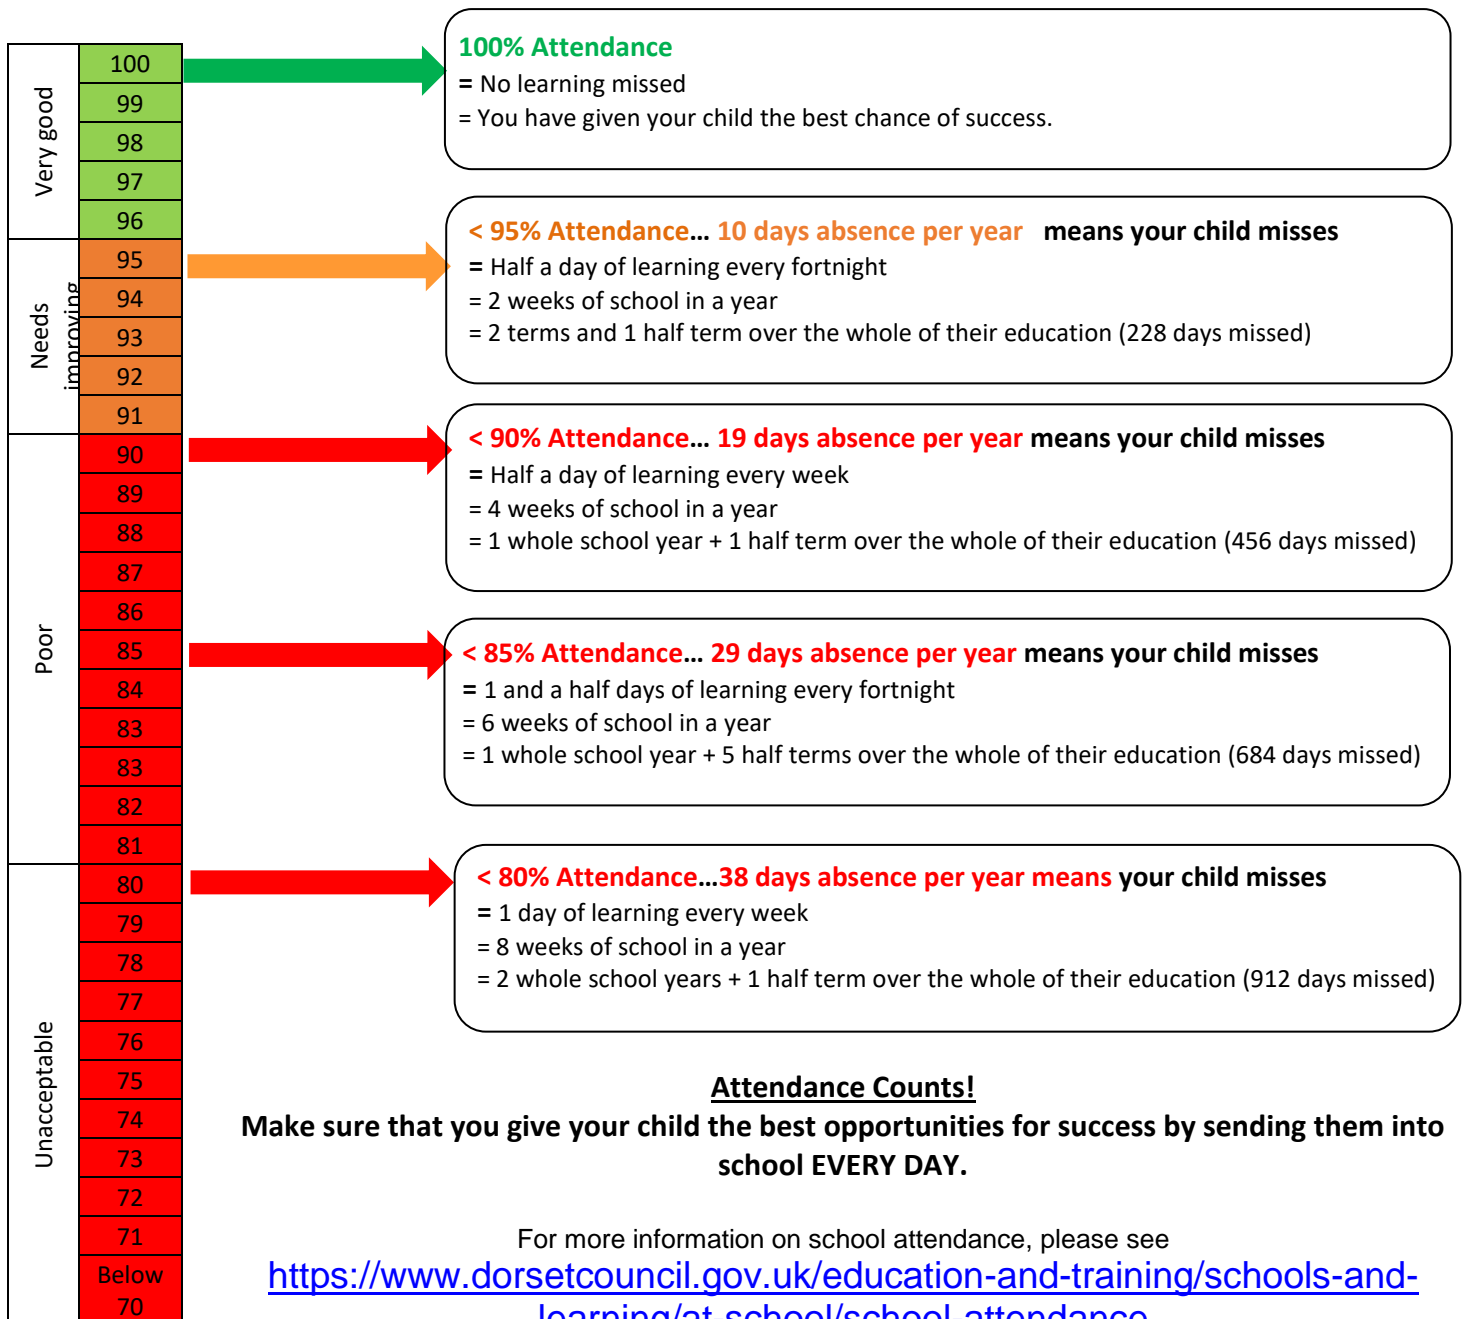

Archbishop Wake's School Attendance

175 Non School Days a Year – Plenty of days for family time, visits, holidays, shopping and routine appointments

Attendance Counts!

Make sure that you give your child the best opportunities for success by sending them into school EVERY DAY.